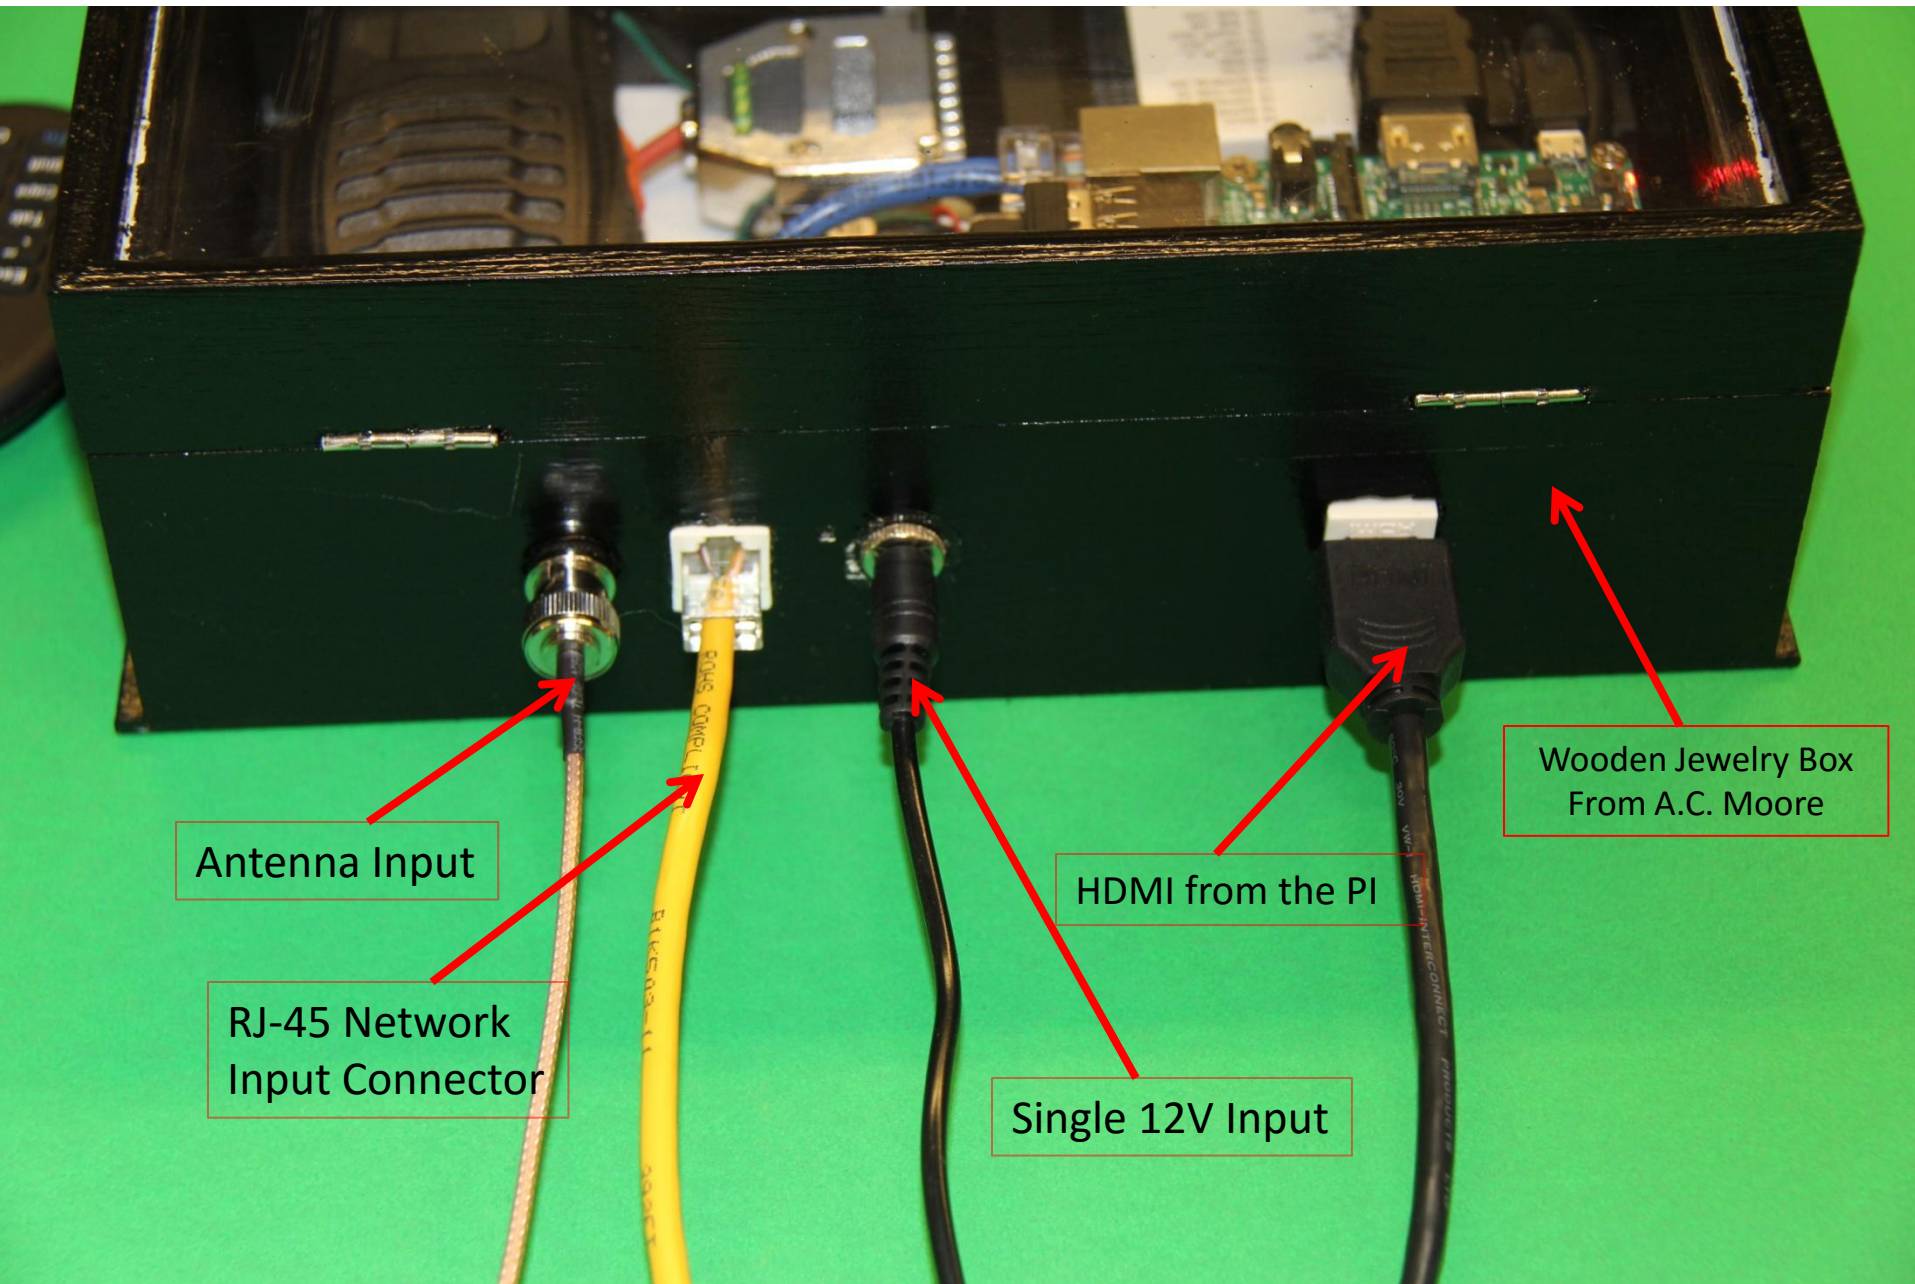

WB3DZZ Black Box Node

Raspberry Pi - 3

DMK – URI
Interface

DC – DC Step Up\Down
Power Module

Baofenf BF 888s

Antenna Input

RJ-45 Network
Input Connector

Single 12V Input

HDMI from the PI

Wooden Jewelry Box
From A.C. Moore