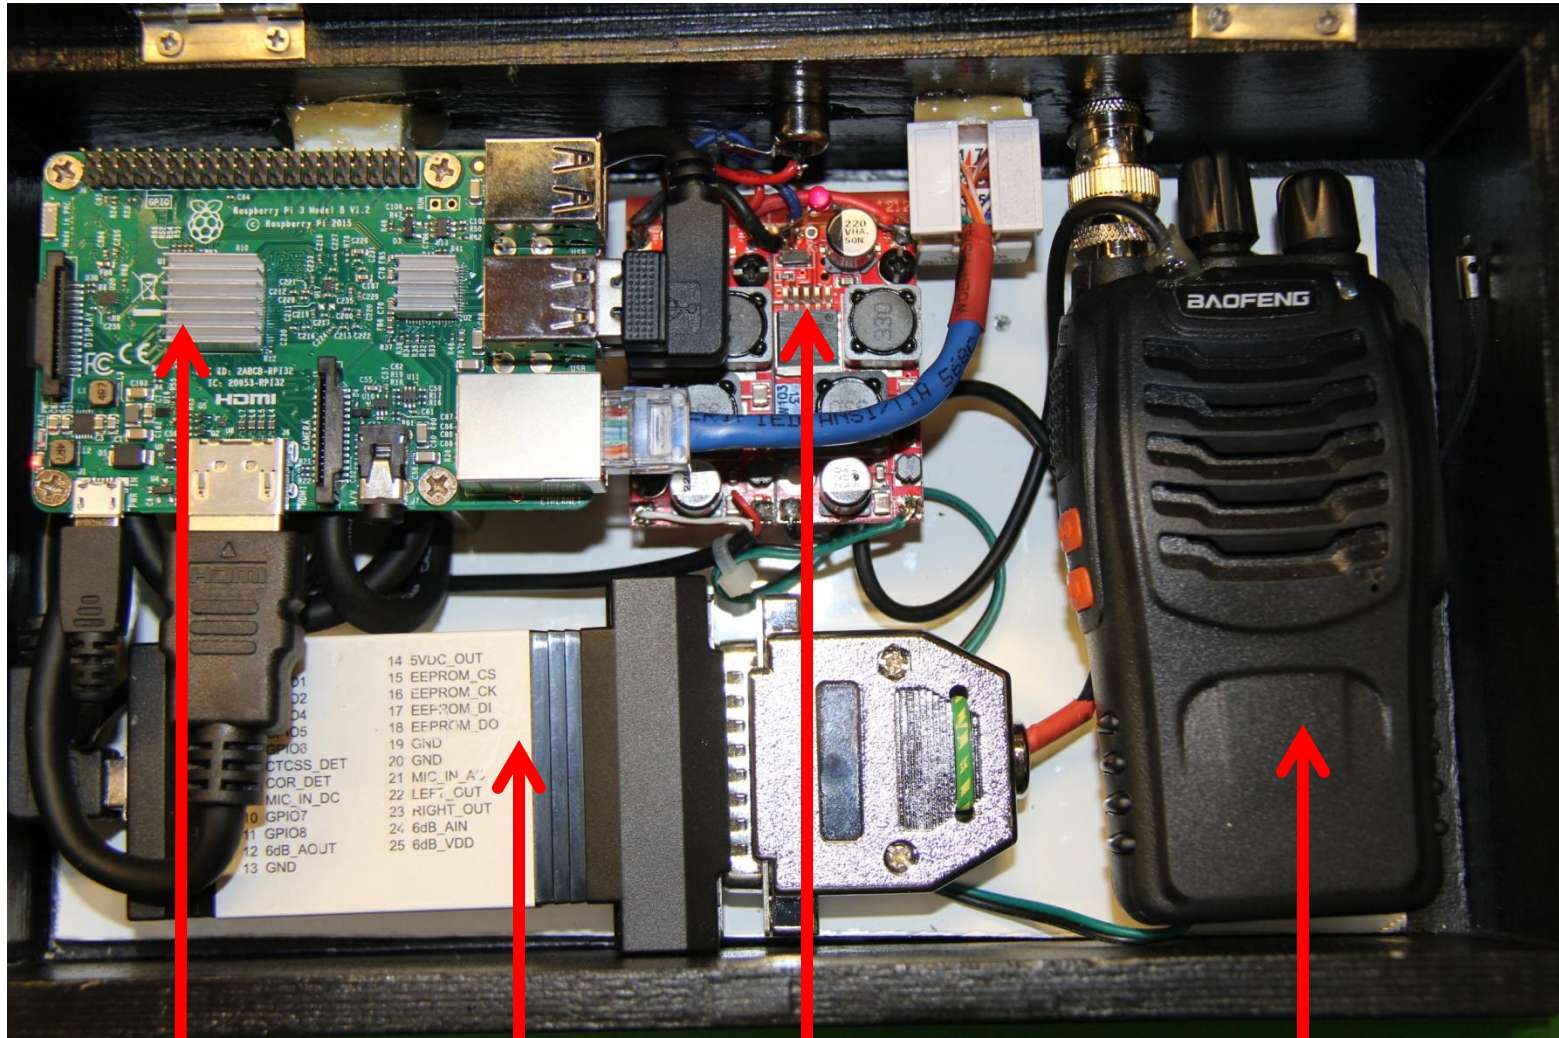

WB3DZZ Black Box Node

Raspberry Pi - 3

DMK – URI
Interface

DC – DC Step Up\Down
Power Module

Baofenf BF 888s

Antenna Input

RJ-45 Network
Input Connector

Single 12V Input

HDMI from the PI

Wooden Jewelry Box
From A.C. Moore